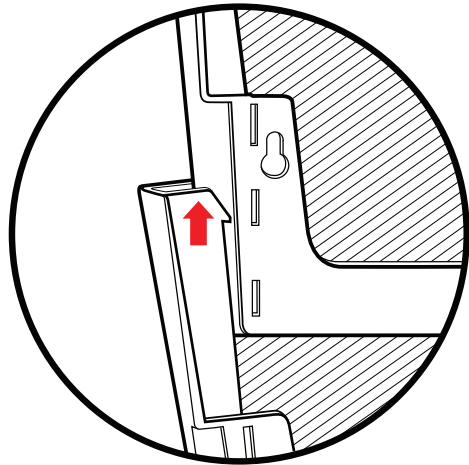

Snap & Stack Wall Pockets