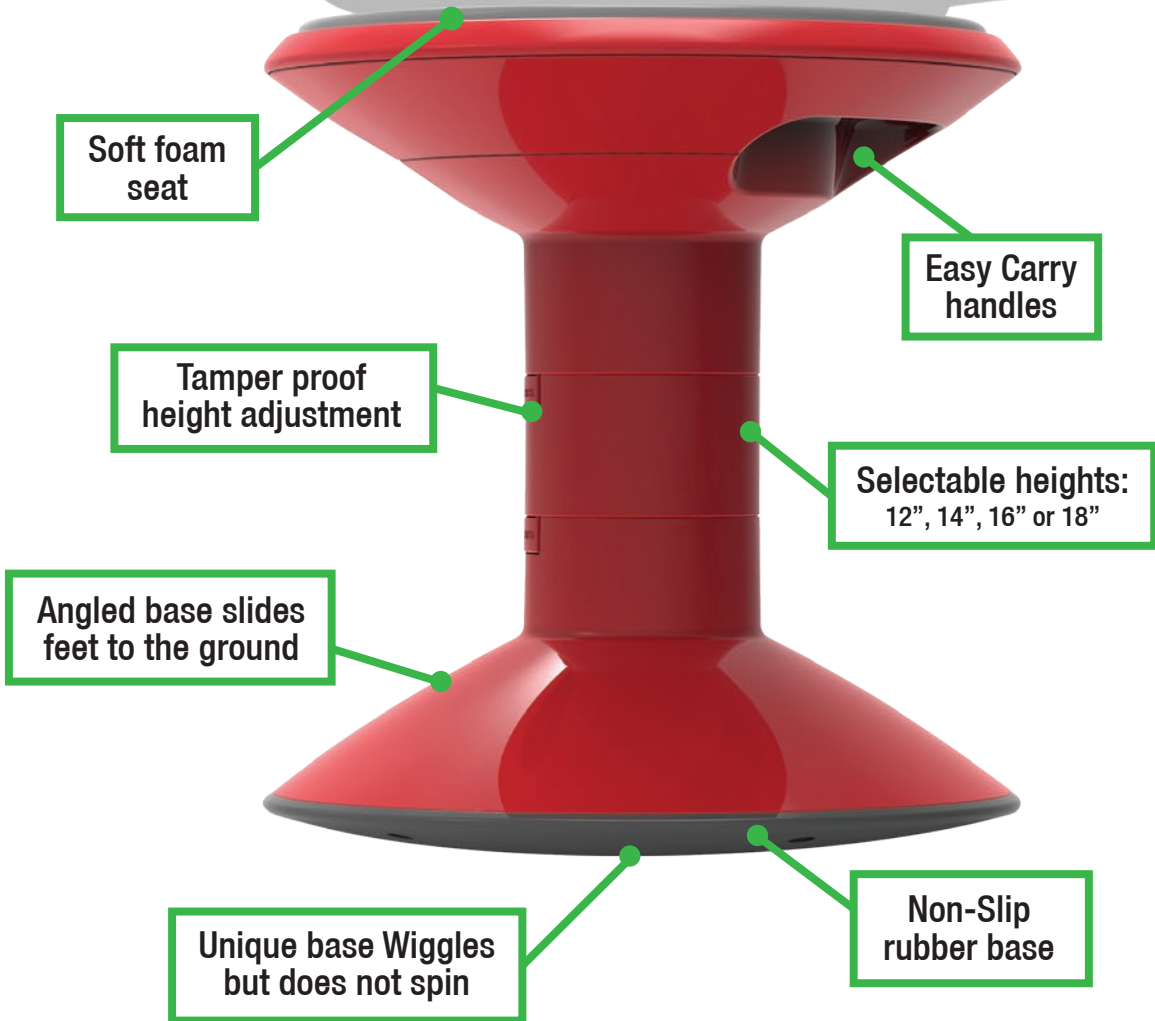

CONNECTOR HEIGHTS