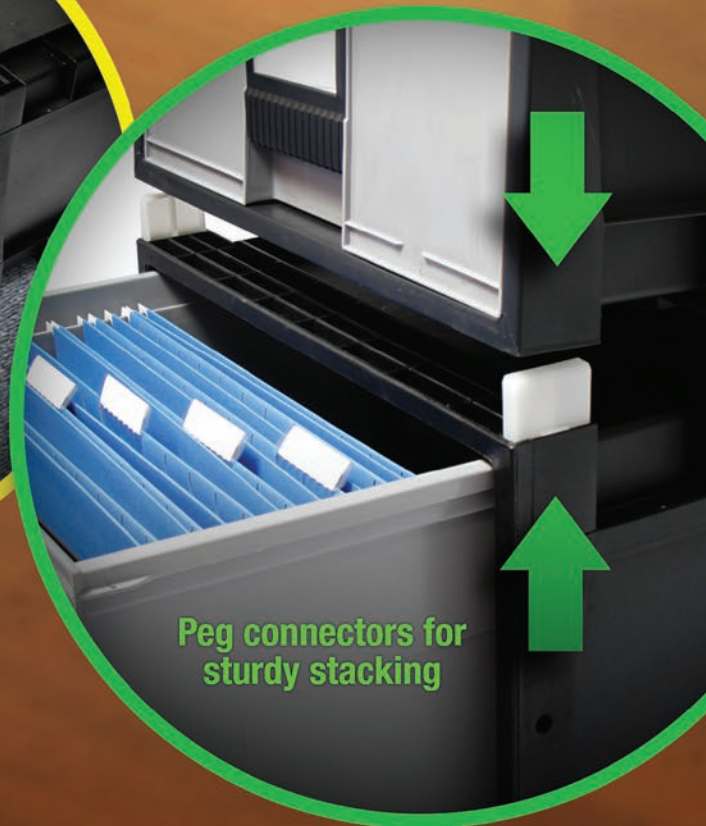

# YOUR ARCHIVING SOLUTION

- ✓ Cheaper than steel
- ✓ Stronger than cardboard
- ✓ Fastest assembly
- ✓ Easiest to use

**Holds hanging files**

**Peg connectors for sturdy stacking**

**Roller wheels that allow drawers to glide smoothly**

## 24" ARCHIVE DRAWERS LETTER / LEGAL

- Stackable up to 10 units high • Holds letter or legal sized hanging file folders • Moisture resistant, will not crack, scratch, rust or dent • Drawers have built-in wheels for easy opening and closing • Built-in label holder • PVC & BPA free.