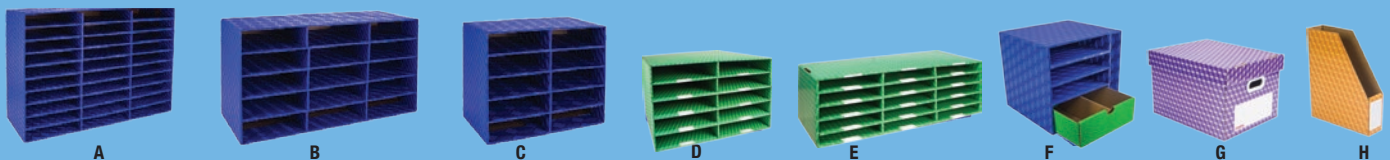

# Corrugated Classroom Storage

PLASTIC COATING FOR DURABILITY

ASSEMBLY VIDEOS AVAILABLE

WRITE-ON SURFACE FOR DRY-ERASE MARKERS

SKU	Description	Available Colors	Item Dimensions	Case Pack
A	<a href="#">80303U01C</a> 30 Compartment Mailroom Sorter		12.5 x 31.5 x 21	1
B	<a href="#">80302U01C</a> 15 Compartment Mailroom Sorter		16.3 x 31.5 x 12.8	1
C	<a href="#">80301U01C</a> 10 Compartment Mailroom Sorter		12.5 x 21 x 16.5	1
D	<a href="#">80401U01C</a> 10 Slot Construction Paper Sorter		18.8 x 27 x 18	1
E	<a href="#">80402U01C</a> 15 Slot Construction Paper Sorter		13 x 29.2 x 9.5	1
F	<a href="#">80006U01C</a> Supply Station		12.3 x 13.5 x 12.3	1
G	<a href="#">80102U01C</a> File Totes - Set of 6		13.4 x 16.5 x 10.5	1
H	<a href="#">80103U01C</a> Magazine File - Set of 6		11 x 3.3 x 12.6	1