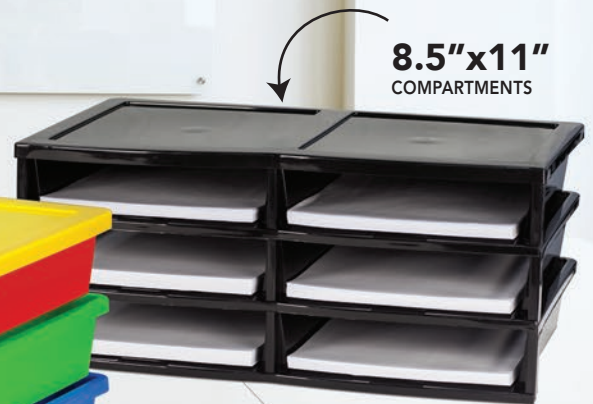

8.5" x 11"
COMPARTMENTS

APPROX
2" High