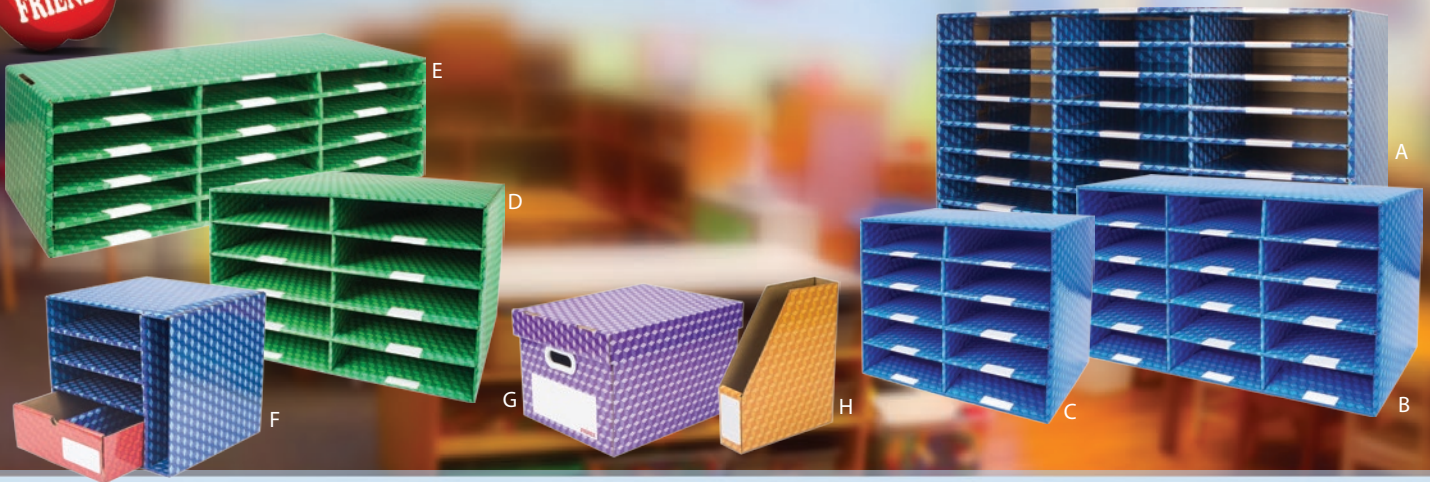

Corrugated Classroom Storage

SKU	Description	Available Colors	Item Dimensions	Case Pack
A	80303U01C 30 Compartment Mailroom Sorter		12.5 x 31.5 x 21	1
B	80302U01C 15 Compartment Mailroom Sorter		16.3 x 31.5 x 12.8	1
C	80301U01C 10 Compartment Mailroom Sorter		12.5 x 21 x 16.5	1
D	80401U01C 10 Slot Construction Paper Sorter		18.8 x 27 x 18	1
E	80402U01C 15 Slot Construction Paper Sorter		13 x 29.2 x 9.5	1
F	80006U01C Supply Station		12.3 x 13.5 x 12.3	1
G	80102U01C File Totes - Set of 6		13.4 x 16.5 x 10.5	1
H	80103U01C Magazine File - Set of 6		11 x 3.3 x 12.6	1