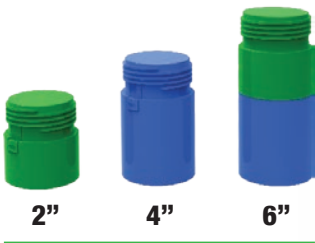

CONNECTOR HEIGHTS