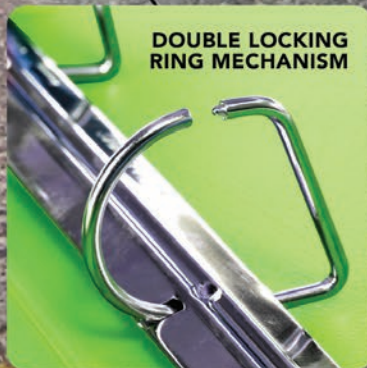

**INTERIOR
POCKET**

**QUICK
CHANGE
LABEL**

**DOUBLE LOCKING
RING MECHANISM**